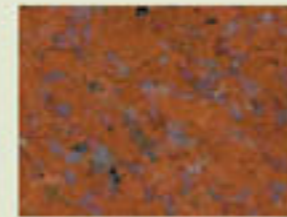

CREMATION ESTATES & BENCHES

PHILLIPS
Everlasting Blue
Absolute Black

JOHNSON
China Gray

JOHNSON (TWO LEG)
Everlasting Blue

JOHNSON
India Black

MARKOWITZ
Everlasting Blue

JOHNSON
India Red

GRANITE CHOICES

Absolute Black

Black Veil

India Black

Scarlet Red

Chapel Rose

Everlasting Mahogany

Morning Rose

Desert Rose

Autumn Rose

India Red

Dakota Mahogany

Salisbury Pink

Everlasting Blue

Kershaw Pink

Everlasting Pink

Dark Blue

China Gray

TRADITIONAL BENCHES

ADAMS
Everlasting Blue

ADAMS
Salisbury Pink

ADAMS
Kershaw Pink

CLEARY
Everlasting Blue
India Black

CLEARY
Everlasting Pink

CLASSIC PARK
BENCH
Dark Blue